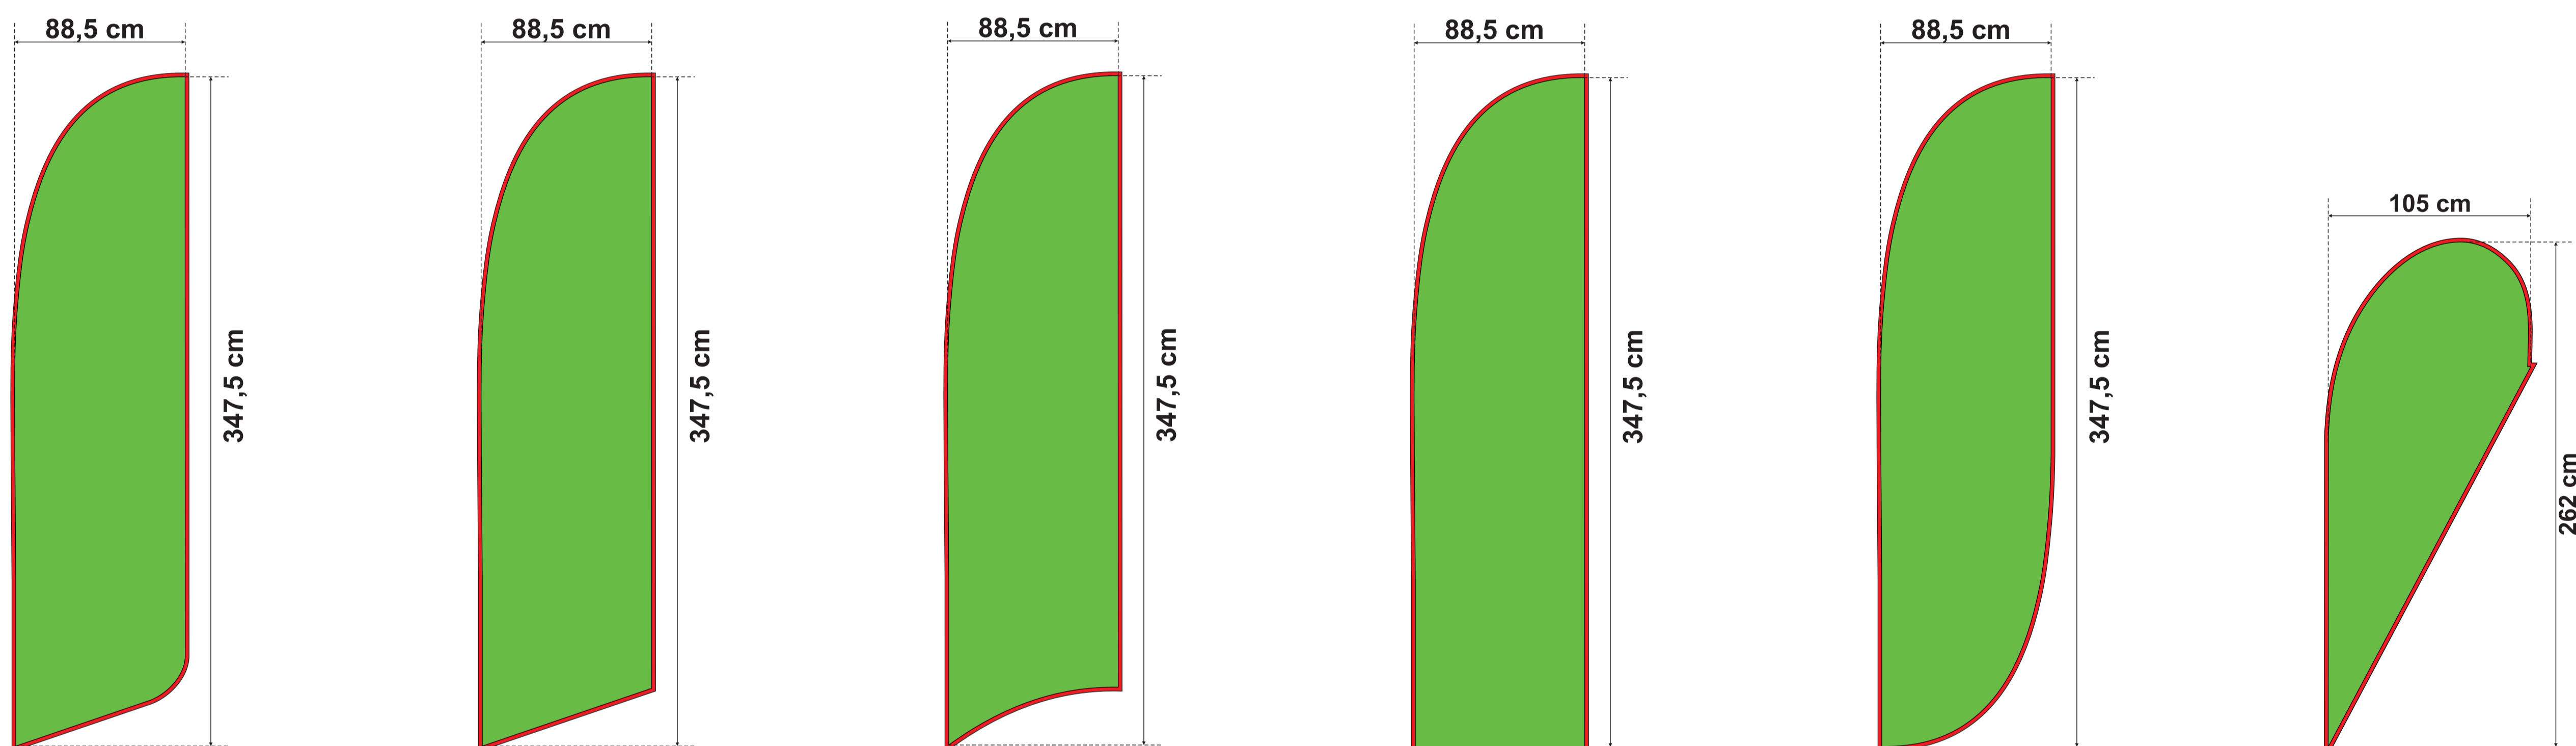

BEACHFLAGS HS

TEMPLATES

SHAPES

A B C D E F

SIZES

S
288 cm*

M
338 cm*

L
448 cm*

XL
509 cm*

* Length of pole when straight.

The templates contain overlapping.

Please take care to place important details of your graphic not closer than 5cm from the edges of a template not to make them be printed on a hem line or a flag sleeve.

What do the particular colours mean:

 main printing area

 overlapping