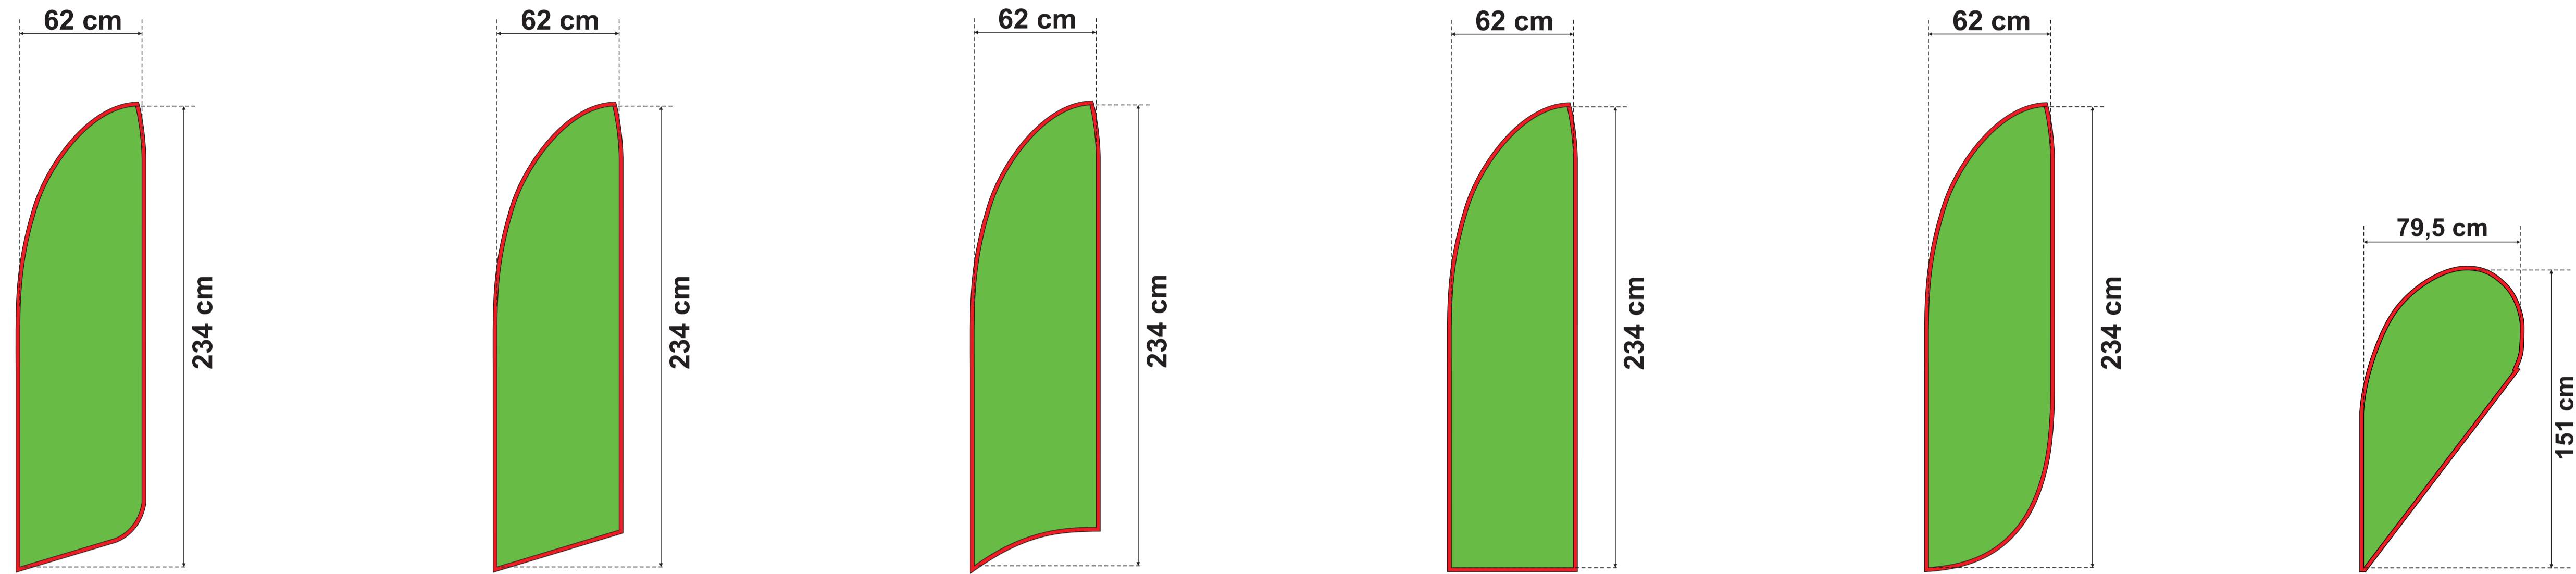

BEACHFLAGS HS

TEMPLATES

SHAPES

A B C D E F

SIZES

S
288 cm*

M
338 cm*

L
448 cm*

XL
509 cm*

* Length of pole when straight.

The templates contain overlapping.

Please take care to place important details of your graphic not closer than 5cm from the edges of a template not to make them be printed on a hem line or a flag sleeve.

What do the particular colours mean:

 main printing area

 overlapping