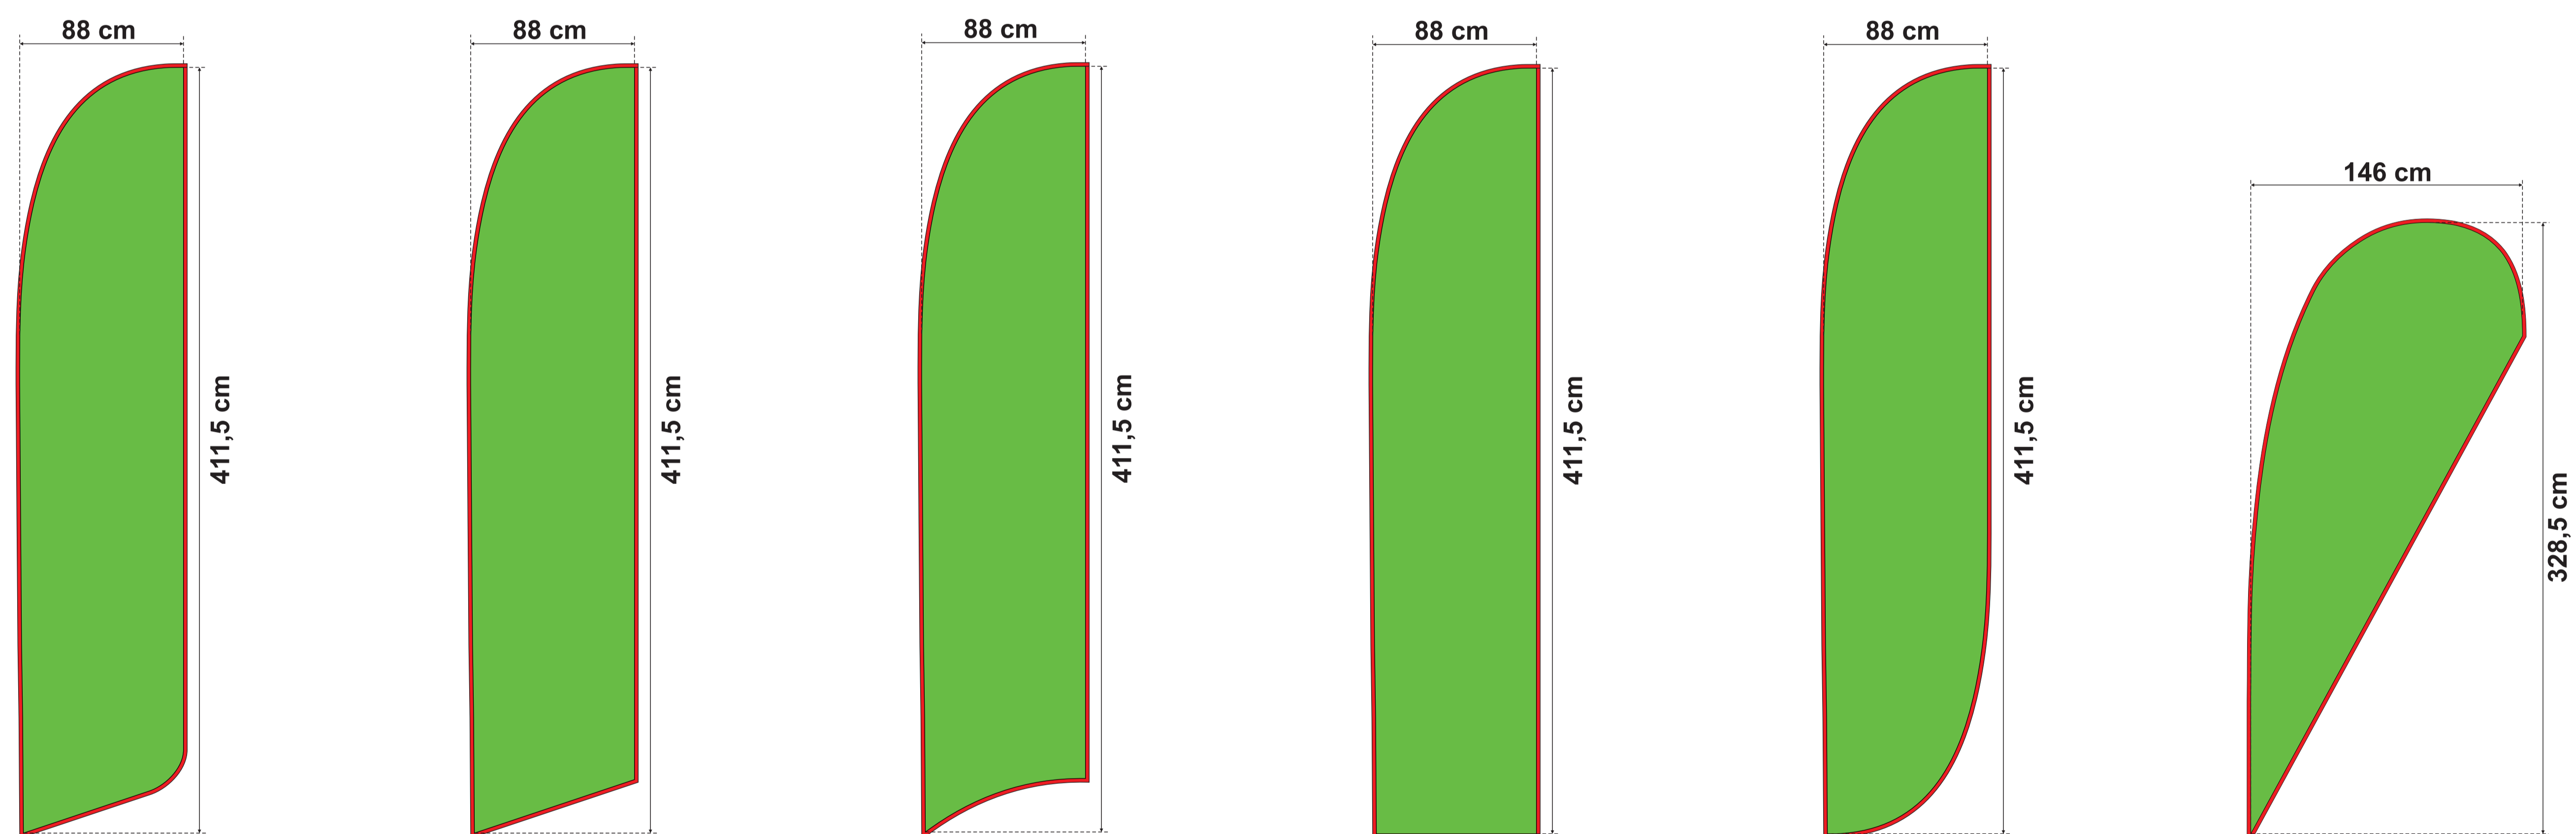

BEACHFLAGS HS

TEMPLATES

SHAPES

A B C D E F

SIZES

S
288 cm*

M
338 cm*

L
448 cm*

XL
509 cm*

* Length of pole when straight.

The templates contain overlapping.

Please take care to place important details of your graphic not closer than 5cm from the edges of a template not to make them be printed on a hem line or a flag sleeve.

What do the particular colours mean:

 main printing area

 overlapping